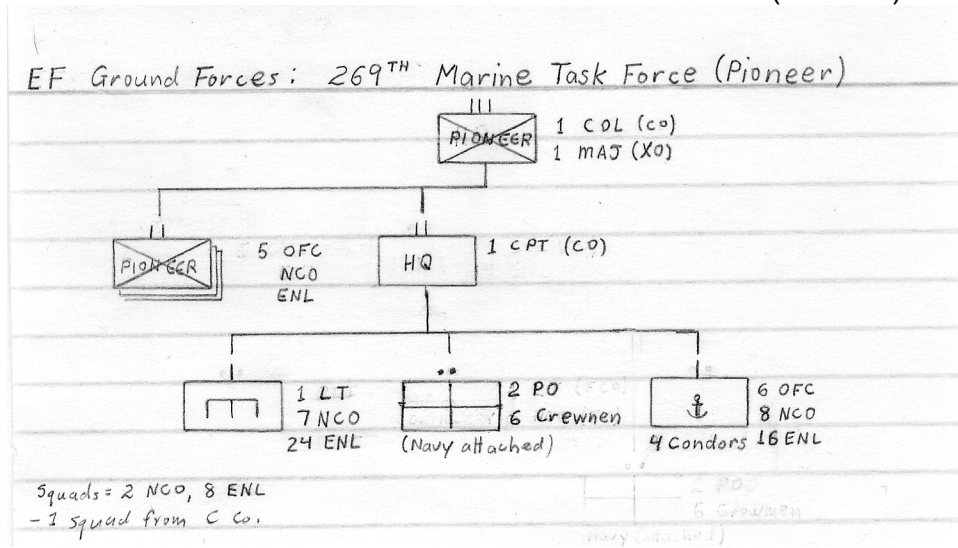

Vorlon "Crab" Robot, Ancient

Chm	Int	Str	2	Tough	-1	Prime Skill:
Fin	Ins	Agl	5	Init	8	Major Skills:
Pre	Wit	End	X	Resolve	-	
Xen	Per	Cor	5			
	Psi					

Major Characteristic:

Has a pinkish shell with 2 feelers.
 0.3m high x 0.5m long x 0.3m wide. Move=18m/turn (leaves no slime trail)
 Note: this robot is/was a hyperspace navigation device. It stores one hyperspace route in its "memory."

Vorlon "Guard" Robot, Ancient—"Bisperoid creature"

Chm	Int	Str	10	Tough	10	Prime Skill:
Fin	Ins	Agl	10	Init	8	Weapons (equivalent):
Pre	Wit	End	X	Resolve	X	
Xen	Per	Cor				
	Psi	-				

U-tech Stinger (Stun-14)
 Browning EF-G26 (Frag/Concussion)

Major Characteristic:

Green shell. 2m high x 0.5m long x 0.7m wide

Earth Force Ground Forces: 269th Marine Task Force (Pioneer)

Seems to be missing one squad from C Company while on the EAS DeSoto. Maybe they were detached or lost.